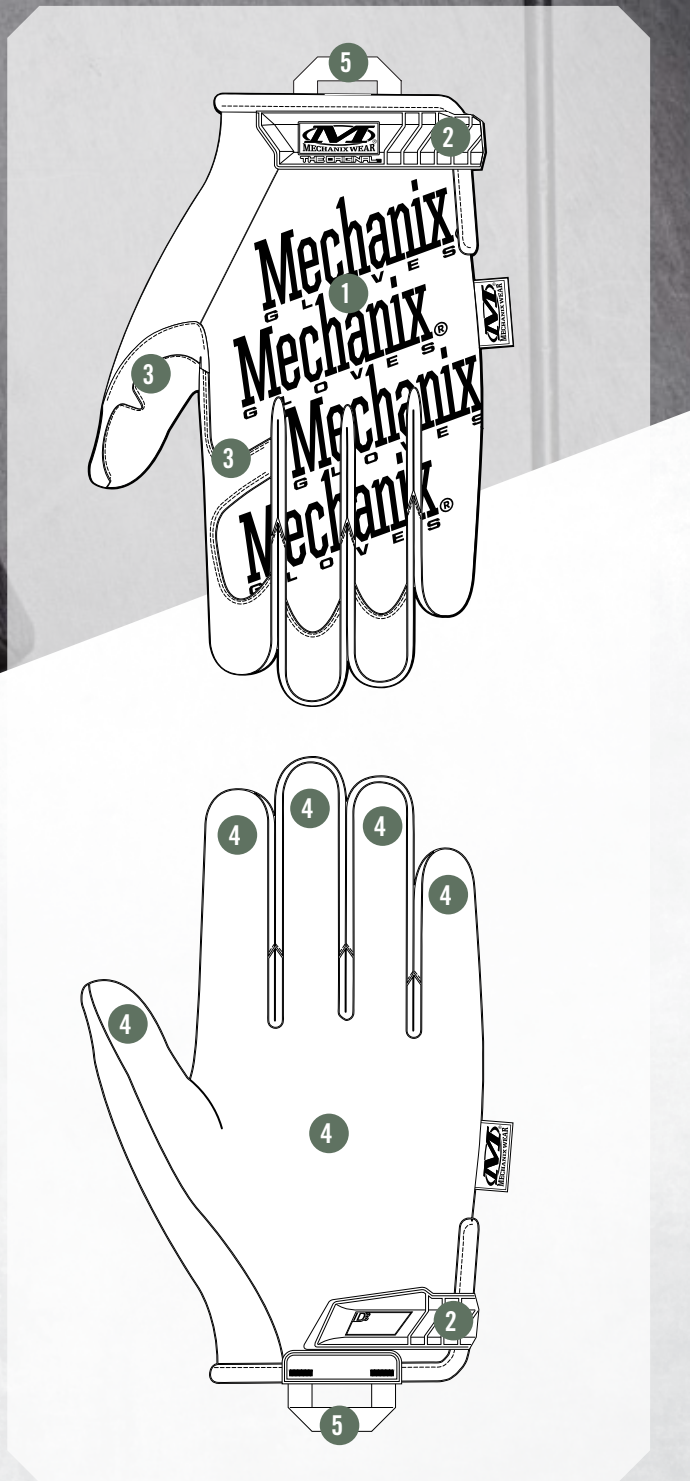

COVERT ORIGINAL[®]

TACTICAL HAND PROTECTION

The Original[®] tactical glove revolutionized the hand protection industry with its versatility and anatomical design. Rugged 0.8mm synthetic leather infused with touchscreen technology creates the perfect blend of dexterity and durability. Breathable TrekDry[®] conforms to the back of your hands to help keep you cool and comfortable in the field. The Original delivers unmatched fit, feel and functionality so you can focus on what lies down range.

FEATURES

- 1 Form-fitting TrekDry[®] helps keep your hands cool and comfortable.
- 2 Adjustable Thermoplastic Rubber (TPR) wrist closures create a secure fit.
- 3 Reinforced thumb and index finger improve durability.
- 4 Touchscreen capable synthetic leather provides the perfect blend of dexterity and durability.
- 5 Nylon carrier loops for storage.